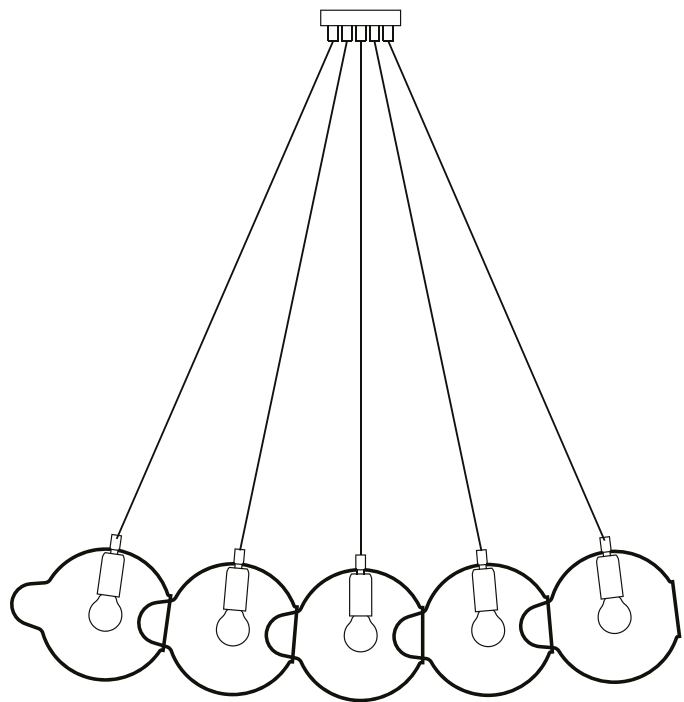

pendulum

Design by
Studio deFORM

bomma

bomma.cz

TECHNICAL SHEET

PENDULUM

pendant 5 position

Design by
Studio deFORM

The Pendulum Collection is made by underlying colored glass technology. Thanks to the manual process of blowing underlay glass, each piece is an original. Individual products may vary slightly in intensity, hue or even color. This is an accompanying characteristic of the traditional underlay glass technology.

LIGHTING DESCRIPTION

Size	970 × 190 × 240 mm 38 × 7,5 × 9,4 inch
------	---

Cable	black, white 2,5 m / 98,4 inch
-------	--------------------------------

Weigh	7,2 kg / 15,8 lb
-------	------------------

Material	mouth-blown lead-free crystal in light grey dark red, pigeon blue and flamingo pink
----------	---

Mounting Materials	brass with black or white powder coating
--------------------	--

Mounting Colors	white / black
-----------------	---------------