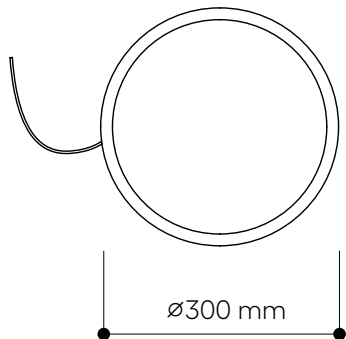

LIGHTING DESCRIPTION

| | |
|-----------------|---|
| Size | dia. 300 mm, H 350 mm dia. 11,8 inch, H 13,8 inch |
| Cable | black textile braid cable 1,8 m / 70,8 inch |
| Weigh | 6,3 kg / 13,9 lb |
| Material | clear glass, amber |
| Mounting | black matt powder coating |
| Protection | IP 20 |
| Nominal voltage | 220-230V / A.C. 50-60 hz (EU) 100-120 V / A.C. 60 Hz (USA) |
| Class | II. EU / I. USA |

LIGHT SOURCE

| | |
|-------------|---------------------------|
| Type | LED module 12,6W, 350mA |
| Base | custom LED module |
| Voltage | 200-240V, AC 100-140V, AC |
| Temperature | 2700 K |
| Color index | RA 90+ |
| Dimmable | YES |

TRANSFORMER

Mean Well PCD-16-350B EU
Mean Well PCD-16-350A USA

PACKAGING

| | |
|----------|---|
| Material | Cardboard |
| Size | 420 × 420 × 490 mm 16,5 × 16,5 × 19,3 inch |

CERTIFICATES