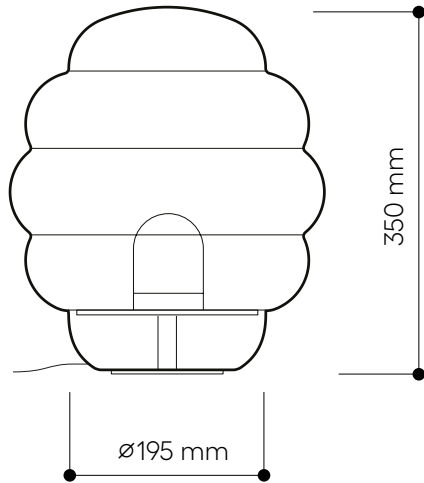

LIGHTING DESCRIPTION

| | |
|-----------------|---|
| Size | dia. 300 mm, H 350 mm dia. 11,8 inch, H 13,8 inch |
| Cable | black textile braid cable 1,8 m / 70,8 inch |
| Weigh | 6,3 kg / 13,9 lb |
| Material | clear glass, amber |
| Mounting | black matt powder coating |
| Protection | IP 20 |
| Nominal voltage | 220-230V / A.C. 50-60 hz (EU) 100-120 V / A.C. 60 Hz (USA) |
| Class | II. EU / I. USA |

TRANSFORMER

Mean Well PCD-16-350B EU
Mean Well PCD-16-350A USA

PACKAGING

| | |
|----------|---|
| Material | Cardboard |
| Size | 420 × 420 × 490 mm 16,5 × 16,5 × 19,3 inch |

CERTIFICATES